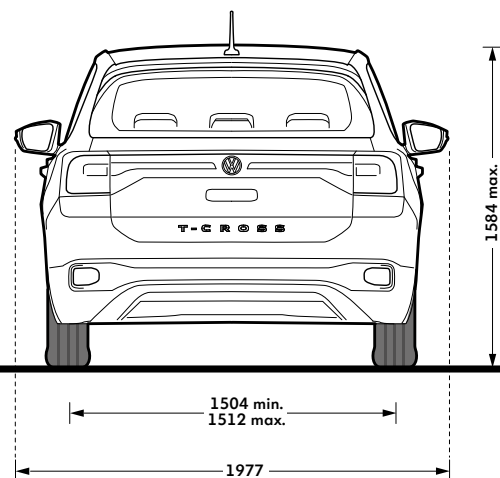

T-Cross

Matmenys