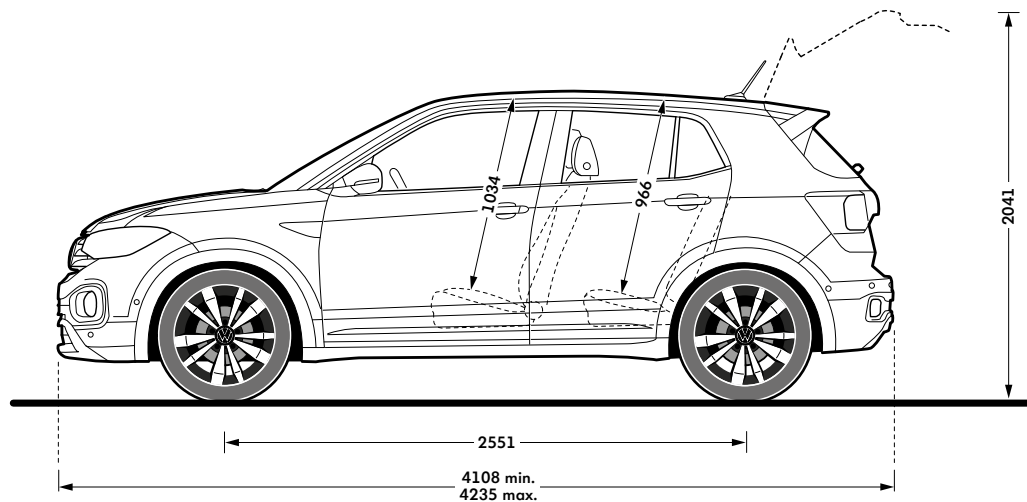

T-Cross

Matmenys