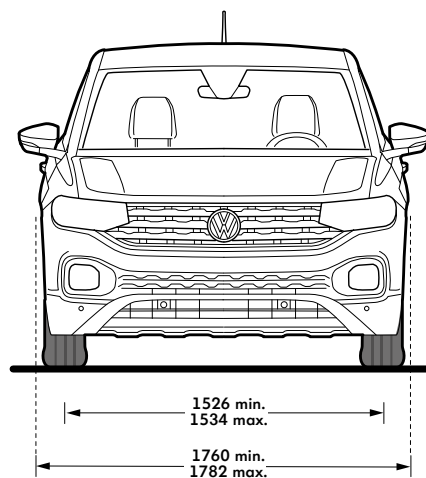

T-Cross

Matmenys