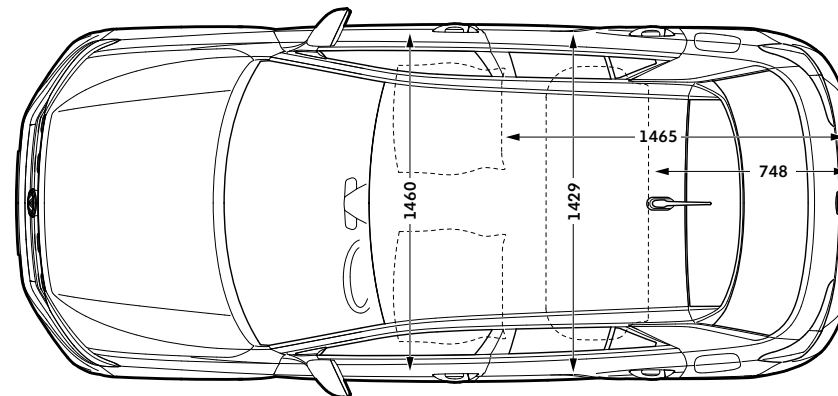

T-Cross

Matmenys