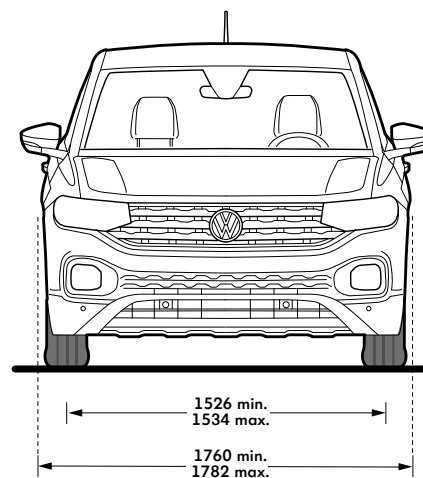

T-Cross

Matmenys