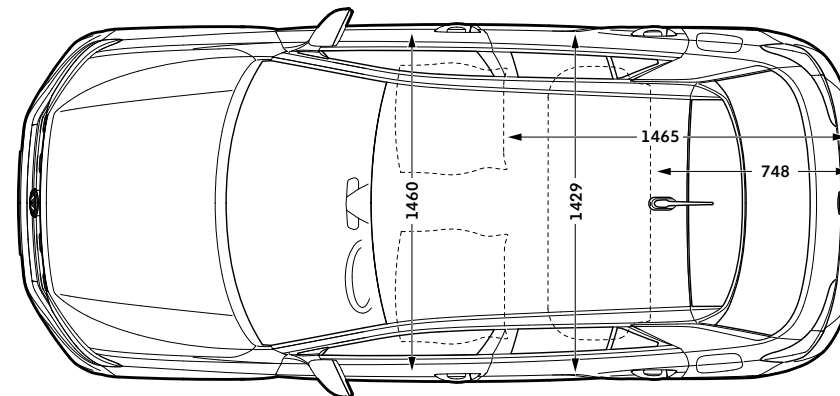

T-Cross

Matmenys